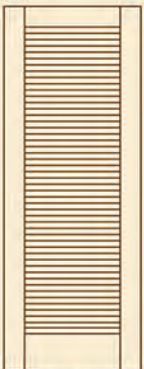

VFR0001

VFR0009

VFR0010

VFR0110

VFR0210

VRFR1012

VRFR1212

VRFR1112

VFR0015

VFR0218

VFR0118

VFFR003

VFFR004

VFFR005

*Since 1977*

LOUVER  
Doors

Our charming, shutter-like louver doors are both beautiful and practical.

Each door is designed to provide privacy while allowing airflow and limiting light.

Yasen offers narrow slat, wide slat and false louver profile options.