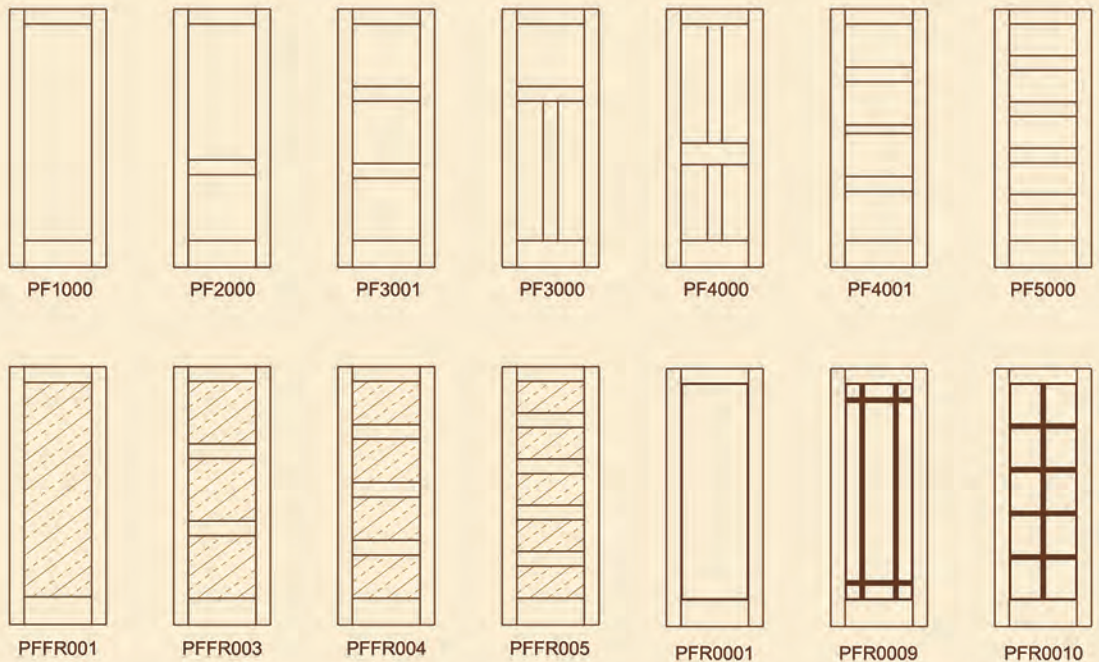

Our prime doors are not only different than the competition but also better than the competition!

Yasen's patent pending one-piece MDF face design eliminates the risk of stile and rail separation. Yasen also offers 3 different door core options ... PU foam core, particleboard core and solid wood core.

These choices give our customers flexibility to choose the door that best meets their needs.